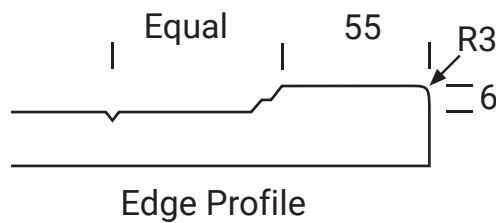

Lattice Door

4, 6, 8 or 10 lites