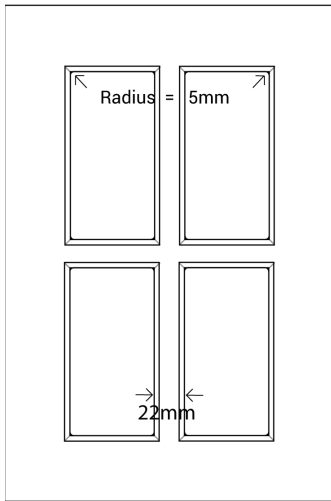

Frame Only Door

Door
Min H = 158mm Min W = 158mm

Tall Door

Tall Door

Lattice Door
4, 6, 8 or 10 lites

Edge Profile

Max door H = 2400mm
Min H with rail = 500mm
Compulsory rail over 1550mm

Glass Door Profile

Tall Door

Tall Door

Lattice Door
4, 6, 8 or 10 lites

Edge Profile

Max door H = 2400mm
Min H with rail = 500mm
Compulsory rail over 1550mm

↑
a
↓
b
↓

Glass Door Profile

Drawer Bank
Min H = 163mm