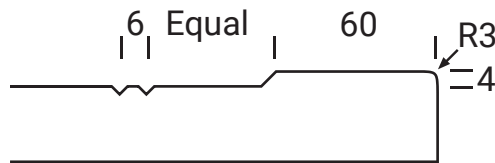

Individual Drawers
Min H = 227mm

Split Rail Drawers
Min H = 194mm

Not available in Gloss

CHATEAU

Platinum Series

Frame Only Door

Door
Min H = 158mm Min W = 158mm

Edge Profile