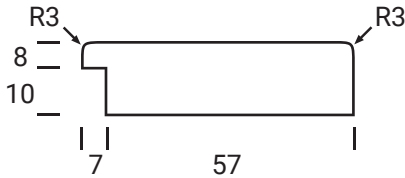

Door
Min H = 150mm Min W = 150mm

Tall Door

Tall Door

Lattice Door
4, 6, 8 or 10 lites

Edge Profile

Max door H = 2400mm
Min H with rail = 500mm

Glass Door Profile

Drawer Bank
Min H = 100mm