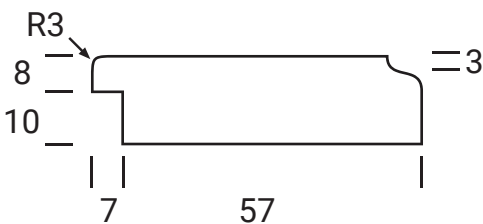

Glass Door Profile