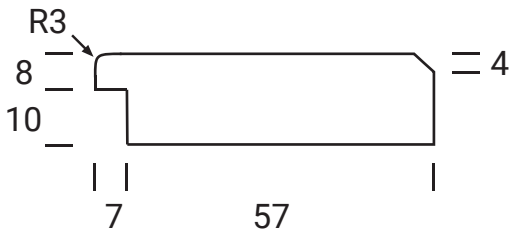

Glass Door Profile