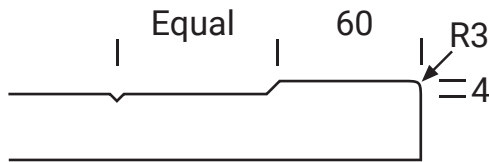

Edge Profile

Max door H = 2400mm
Min H with rail = 500mm
Compulsory rail over 1550mm

Glass Door Profile

Drawer Bank
Min H = 163mm

Individual Drawers
Min H = 227mm

Split Rail Drawers
Min H = 194mm

Not available in Gloss