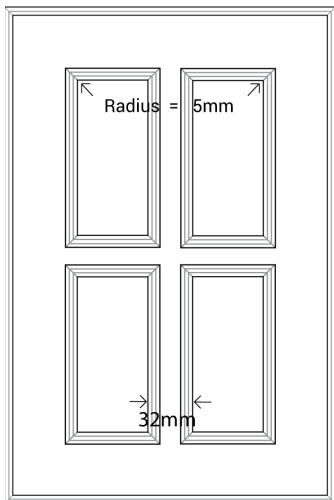

Glass Door Profile

4, 6, 8 or 10 lites