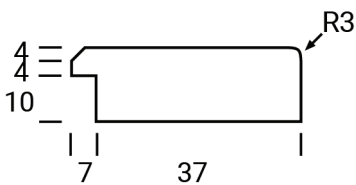

Min H = 100mm Min W = 100mm

Tall Door

Tall Door

Lattice Door

4, 6, 8 or 10 lites

Edge Profile

Max door H = 2400mm
Min H with rail = 500mm
Compulsory rail over 1550mm

Glass Door Profile