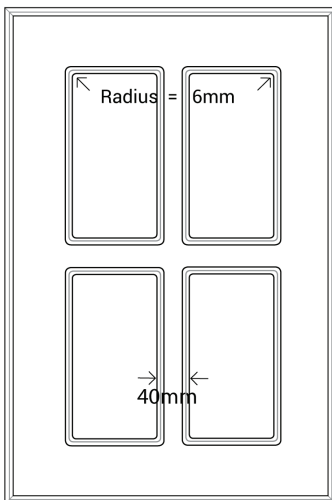

ROSEDALE

Bronze Series

Frame Only Door

Door
Min H = 50mm Min W = 50mm

Tall Door

Lattice Door
4, 6, 8 or 10 lites

Edge Profile

Max door H = 2400mm

Frame Only Door

Door
Min H = 190mm Min W = 190mm

Tall Door

Tall Door

Lattice Door
4, 6, 8 or 10 lites

Edge Profile

Max door H = 2400mm
Min H with rail = 500mm

Glass Door Profile

Drawer Bank
Min H = 100mm

Individual Drawers
Min H = 190mm

Split Rail Drawers
Min H = 160mm

Not available in Gloss

RAVENSTONE

Gold Series

Frame Only Door

Door
Min H = 190mm Min W = 190mm

Tall Door

Tall Door

Lattice Door
4, 6, 8 or 10 lites

Edge Profile

Max door H = 2400mm
Min H with rail = 500mm

Glass Door Profile

Drawer Bank
Min H = 100mm

Individual Drawers
Min H = 190mm