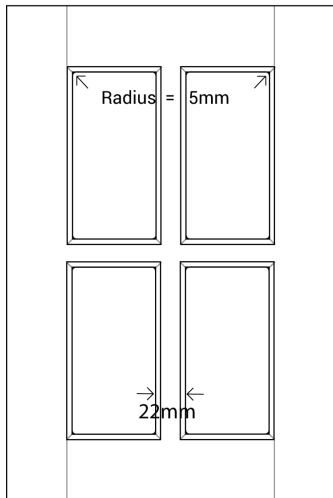

ROSEDALE

Bronze Series

Frame Only Door

Door
Min H = 50mm Min W = 50mm

Tall Door

Lattice Door
4, 6, 8 or 10 lites

Edge Profile

Max door H = 2400mm

Min H = 158mm

Split Rail Drawers

Min H = 133mm

BAINBRIDGE

Platinum Series

Frame Only Door

Door

Min W = 158mm Min H = 158mm

Tall Door

Tall Door

Lattice Door

4, 6, 8 or 10 lites

Edge Profile

Max door H = 2400mm
Min H with rail = 500mm
Compulsory rail over 1550mm

Glass Door Profile

Drawer Bank