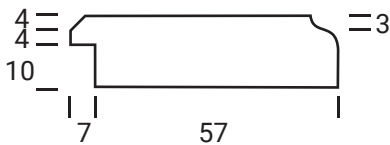

Frame Only Door

Door
Min W = 158mm Min H = 158mm

Tall Door

Tall Door

Lattice Door
4, 6, 8 or 10 lites

Edge Profile

Max door H = 2400mm
Min H with rail = 500mm
Compulsory rail over 1550mm

Glass Door Profile