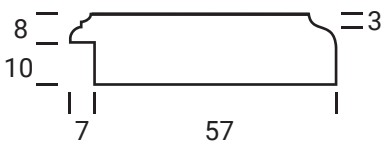

Tall Door

Rail Optional

↑
a
↓
b
↓

Max door H = 2400mm
Min H with rail = 500mm

Lattice Door
4, 6, 8 or 10 lites

Edge Profile

Glass Door Profile

Drawer Bank
Min H = 100mm