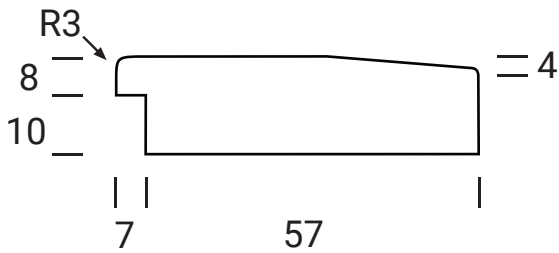

Tall Door

Max door H = 2400mm

Lattice Door

4, 6, 8 or 10 lites

Edge Profile

Glass Door Profile

Drawer Bank

Min H = 80mm