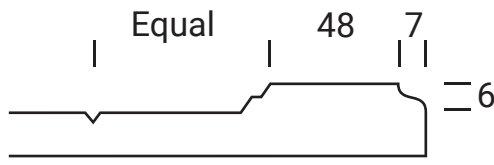

Edge Profile

4, 6, 8 or 10 lites