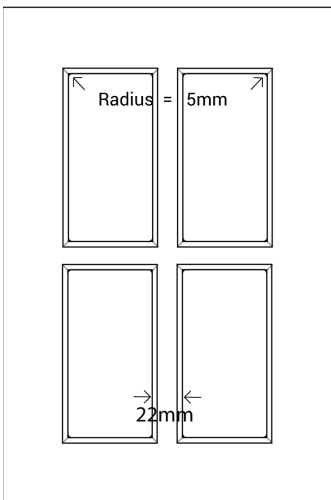

Frame Only Door

Door
Min H = 158mm Min W = 158mm

Tall Door

Tall Door

Lattice Door
4, 6, 8 or 10 lites

Edge Profile

Max door H = 2400mm
Min H with rail = 500mm
Compulsory rail over 1550mm

Glass Door Profile