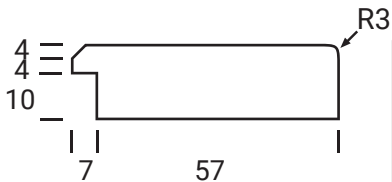

Frame Only Door

Door
Min H = 190mm Min W = 190mm

Tall Door

Tall Door

Lattice Door
4, 6, 8 or 10 lites

Edge Profile

Max door H = 2400mm
Min H with rail = 500mm

Glass Door Profile