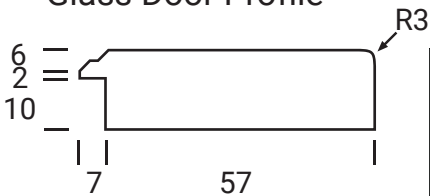

Door
Min H = 158mm Min W = 158mm

Tall Door

Tall Door

Lattice Door
4, 6, 8 or 10 lites

Edge Profile

Max door H = 2400mm
Min H with rail = 500mm
Compulsory rail over 1550mm

Glass Door Profile

Drawer Bank
Min H = 102mm