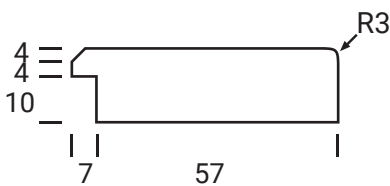

Frame Only Door

Door
Min H = 158mm Min W = 158mm

Tall Door

Tall Door

Lattice Door
4, 6, 8 or 10 lites

Edge Profile

Max door H = 2400mm
Min H with rail = 500mm
Compulsory rail over 1550mm

Glass Door Profile