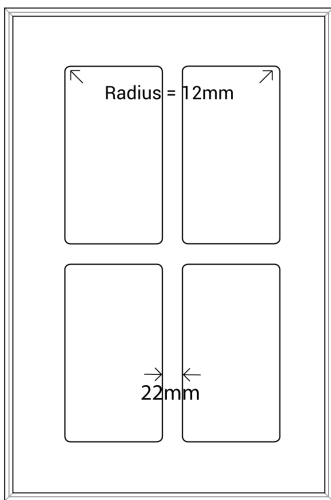

Frame Only Door

Door

Min H = 50mm Min W = 50mm

Tall Door

Max door H = 2400mm

Lattice Door

4, 6, 8 or 10 lites

Edge Profile

Door
Min H = 50mm Min W = 50mm

Tall Door

Max door H = 2400mm

Lattice Door
4, 6, 8 or 10 lites

Edge Profile

Glass Door Profile

Drawer Bank
Min H = 50mm

Individual Drawers
Min H = 50mm

ROSEDALE

Bronze Series

Frame Only Door

Door
Min H = 50mm Min W = 50mm

Tall Door

Lattice Door
4, 6, 8 or 10 lites

Edge Profile

Max door H = 2400mm

4, 6, 8 or 10 lites

Edge Profile

Glass Door Profile

Drawer Bank

Min H = 100mm

Individual Drawers

Min H = 100mm

MAIDSTONE