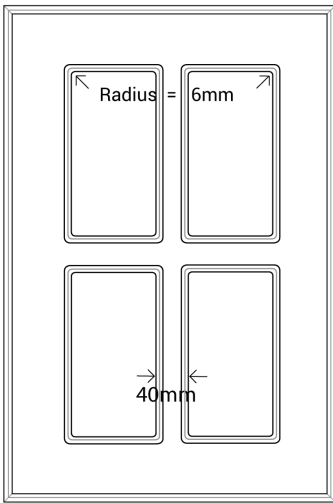

ROSEDALE

Bronze Series

Frame Only Door

Door
Min H = 50mm Min W = 50mm

Tall Door

Lattice Door
4, 6, 8 or 10 lites

Edge Profile

Max door H = 2400mm

Tall Door

Rail Optional

↑
a
↓
b
↓

Max door H = 2400mm
Min H with rail = 500mm

Lattice Door
4, 6, 8 or 10 lites

Edge Profile

Glass Door Profile

Drawer Bank
Min H = 100mm