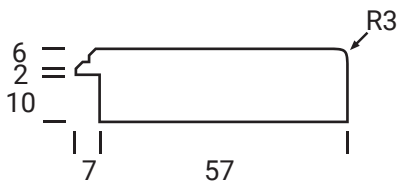

Max door H = 2400mm
Min H with rail = 500mm

Glass Door Profile

Drawer Bank
Min H = 100mm

Individual Drawers
Min H = 190mm

Split Rail Drawers
Min H = 160mm

Not available in Gloss

LOCKHOLM

Gold Series