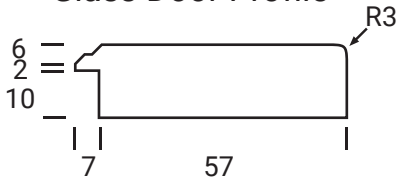

ASHTON

Platinum Series

Min H = 158mm Min W = 158mm

4, 6, 8 or 10 lites

Max door H = 2400mm
Min H with rail = 500mm
Compulsory rail over 1550mm

Min H = 102mm

Min H = 158mm

Min H = 133mm

Not available in Gloss