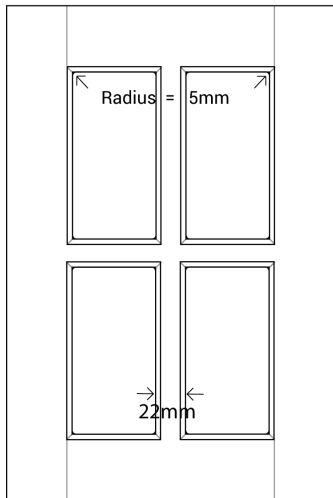

Glass Door Profile

Lattice Door

4, 6, 8 or 10 lites