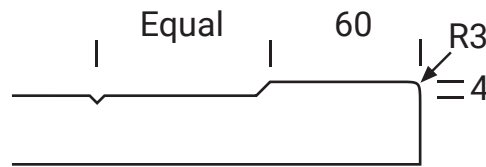

Edge Profile

4, 6, 8 or 10 lites