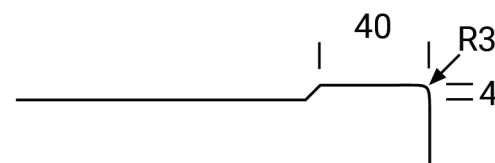

Min H = 100mm Min W = 100mm

Tall Door

Tall Door

Lattice Door

4, 6, 8 or 10 lites

Edge Profile

Max door H = 2400mm
Min H with rail = 500mm
Compulsory rail over 1550mm

Glass Door Profile