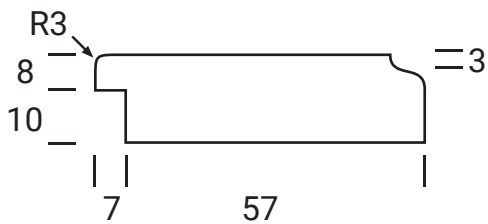

TYBURN

Silver Series

Min H = 100mm Min W = 100mm

Max door H = 2400mm

4, 6, 8 or 10 lites

Min H = 100mm

Min H = 100mm