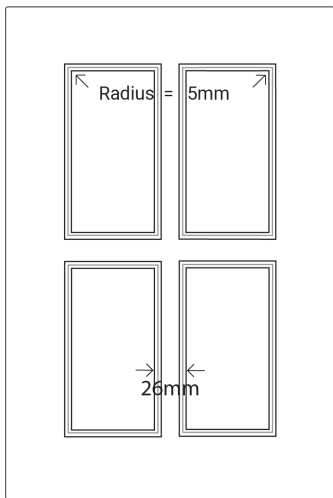

Lattice Door
4, 6, 8 or 10 lites