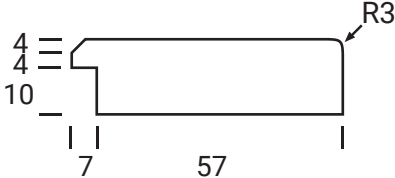

Glass Door Profile