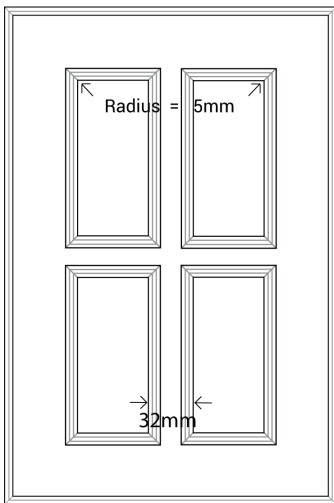

Tall Door

Tall Door

Lattice Door

4, 6, 8 or 10 lites

Edge Profile

Max door H = 2400mm
 Min H with rail = 500mm
 Compulsory rail over 1550mm

Glass Door Profile

Drawer Bank