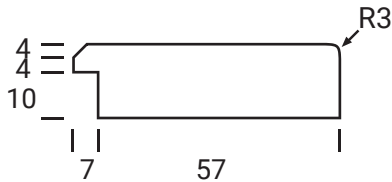

Tall Door

Tall Door

Lattice Door
4, 6, 8 or 10 lites

Edge Profile

Max door H = 2400mm
Min H with rail = 500mm
Compulsory rail over 1550mm

↑
a
↓
b
↓

Glass Door Profile

Drawer Bank
Min H = 163mm