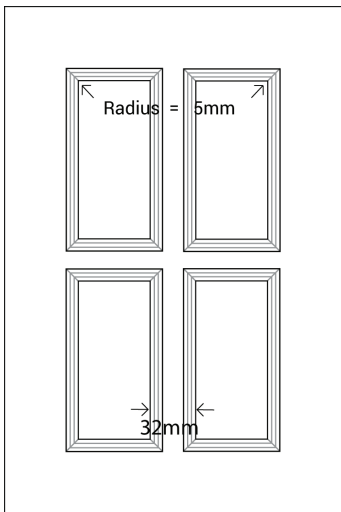

Door
Min H = 158mm Min W = 158mm

Tall Door

Tall Door

Lattice Door
4, 6, 8 or 10 lites

Edge Profile

Max door H = 2400mm
Min H with rail = 500mm
Compulsory rail over 1550mm

Glass Door Profile

Drawer Bank
Min H = 102mm