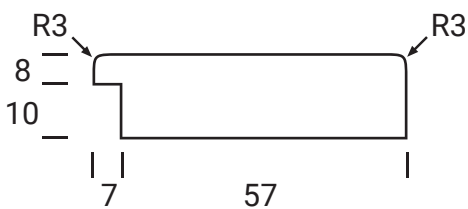

Glass Door Profile