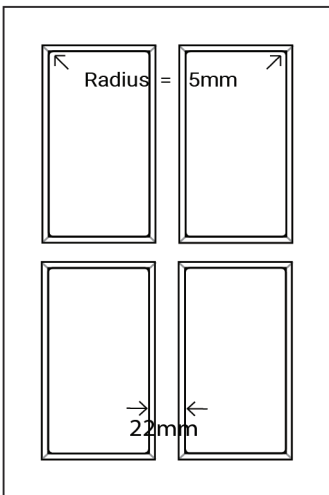

Min H = 100mm Min W = 100mm

Tall Door

Tall Door

Lattice Door

4, 6, 8 or 10 lites

Edge Profile

Max door H = 2400mm
Min H with rail = 500mm
Compulsory rail over 1550mm

Glass Door Profile