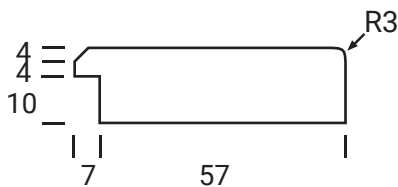

Tall Door

Tall Door

↑
a
↓
b
↓

Max door H = 2400mm
Min H with rail = 500mm
Compulsory rail over 1550mm

Lattice Door
4, 6, 8 or 10 lites

Glass Door Profile

Drawer Bank
Min H = 102mm

Individual Drawers
Min H = 158mm