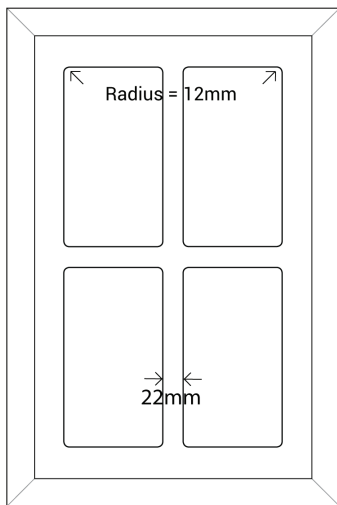

Glass Door Profile

4, 6, 8 or 10 lites