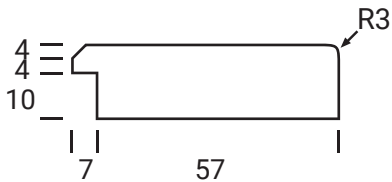

Lattice Door

4, 6, 8 or 10 lites

Edge Profile

Max door H = 2400mm
 Min H with rail = 500mm
 Compulsory rail over 1550mm

Glass Door Profile

Drawer Bank

Min H = 102mm

Individual Drawers