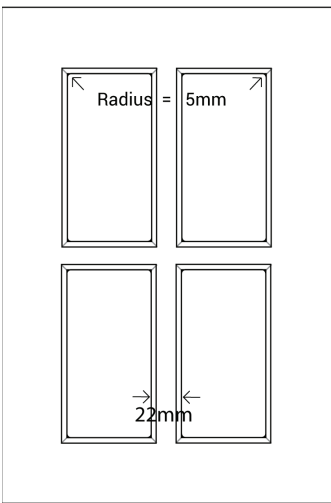

Lattice Door
4, 6, 8 or 10 lites