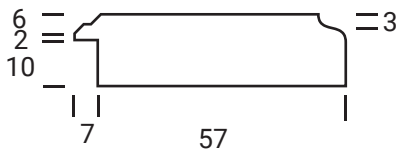

Tall Door

Lattice Door

4, 6, 8 or 10 lites

Edge Profile

Max door H = 2400mm
 Min H with rail = 500mm
 Compulsory rail over 1550mm

Glass Door Profile

Drawer Bank

Min H = 102mm