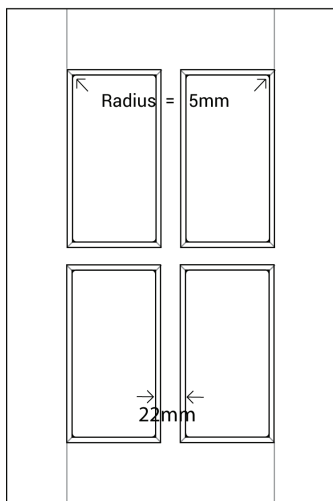

Individual Drawers
Min H = 227mm

Split Rail Drawers
Min H = 194mm

Not available in Gloss

CHATEAU

Platinum Series

Frame Only Door

Door
Min H = 158mm Min W = 158mm

Edge Profile

Tall Door

Tall Door

↑
a
↓
b
↓

Max door H = 2400mm
Min H with rail = 500mm
Compulsory rail over 1550mm

Lattice Door
4, 6, 8 or 10 lites

Glass Door Profile

Drawer Bank
Min H = 102mm

Individual Drawers
Min H = 158mm