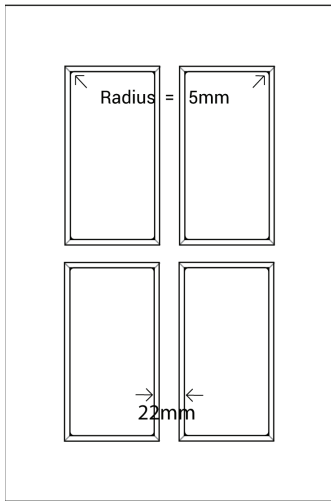

Edge Profile

Max door H = 2400mm
Min H with rail = 500mm
Compulsory rail over 1550mm

Glass Door Profile

Drawer Bank
Min H = 163mm

Individual Drawers
Min H = 227mm

Split Rail Drawers
Min H = 194mm

Not available in Gloss