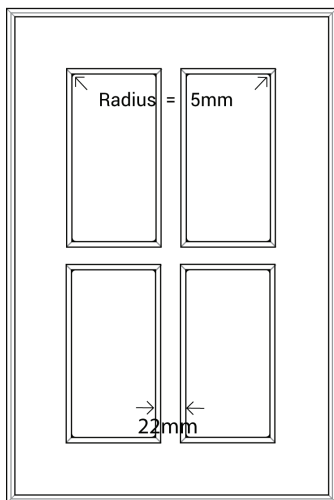

Glass Door Profile

Lattice Door

4, 6, 8 or 10 lites