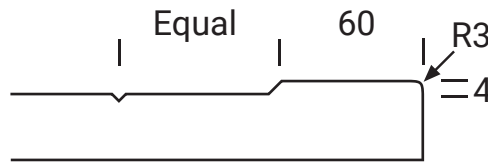

Edge Profile