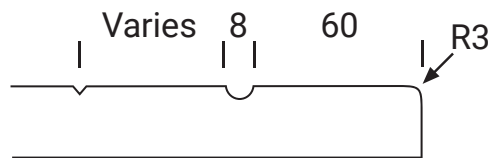

Frame Only Door

Door

Min H = 150mm Min W = 150mm

Tall Door

Tall Door

Lattice Door

4, 6, 8 or 10 lites

Edge Profile