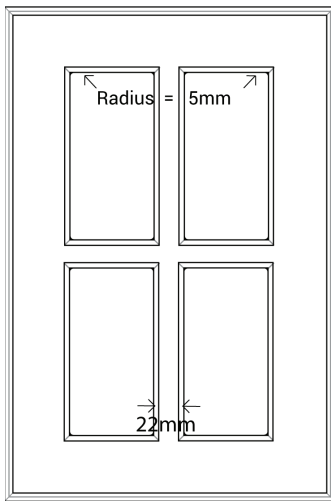

Frame Only Door

Door
Min W = 158mm Min H = 158mm

Tall Door

Tall Door

Lattice Door
4, 6, 8 or 10 lites

Edge Profile

Max door H = 2400mm
Min H with rail = 500mm
Compulsory rail over 1550mm

Glass Door Profile