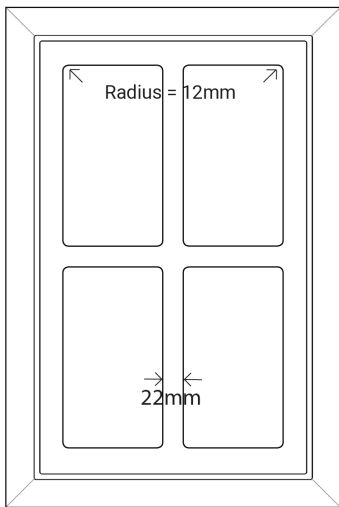

Frame Only Door

Door

Min H = 50mm Min W = 50mm

Tall Door

Max door H = 2400mm

Lattice Door

4, 6, 8 or 10 lites

Edge Profile

Door
Min H = 50mm Min W = 50mm

Tall Door

Max door H = 2400mm

Lattice Door
4, 6, 8 or 10 lites

Edge Profile

Glass Door Profile

Drawer Bank
Min H = 50mm

Individual Drawers
Min H = 50mm

Frame Only Door

Door

Min H = 120mm Min W = 120mm

Tall Door

Lattice Door

4, 6, 8 or 10 lites

Edge Profile

Max door H = 2400mm

Glass Door Profile

Drawer Bank

Min H = 100mm

Individual Drawers

Min H = 120mm

LANGSDALE

Gold Series

Frame Only Door