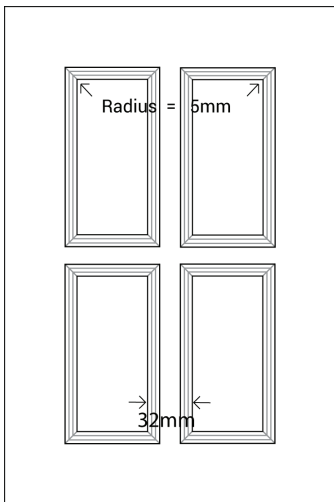

Glass Door Profile

Lattice Door

4, 6, 8 or 10 lites