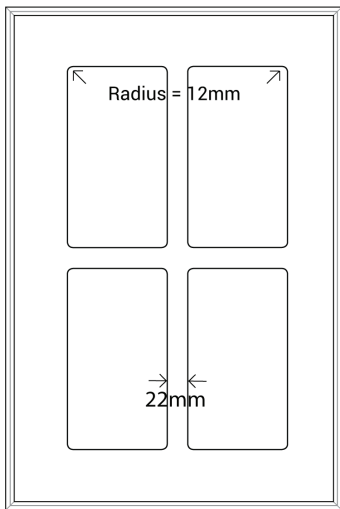

Frame Only Door

Door

Min H = 50mm Min W = 50mm

Tall Door

Max door H = 2400mm

Lattice Door

4, 6, 8 or 10 lites

Edge Profile

ROSEDALE

Bronze Series

Frame Only Door

Door
Min H = 50mm Min W = 50mm

Tall Door

Lattice Door
4, 6, 8 or 10 lites

Edge Profile

Max door H = 2400mm

Door

Min H = 150mm Min W = 150mm

Tall Door

Tall Door

Lattice Door

4, 6, 8 or 10 lites

Edge Profile

Max door H = 2400mm
Min H with rail = 500mm

Glass Door Profile

Drawer Bank

Min H = 100mm

Individual Drawers

Min H = 150mm

Split Rail Drawers

Min H = 120mm

Not available in Gloss