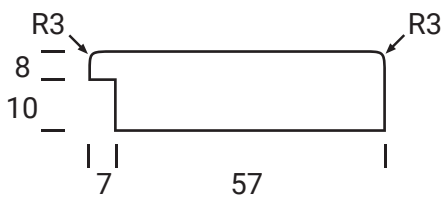

Edge Profile

Glass Door Profile