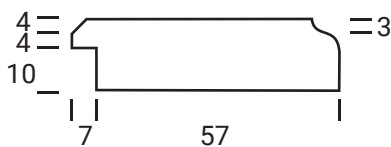

Lattice Door

4, 6, 8 or 10 lites

Edge Profile

Max door H = 2400mm
Min H with rail = 500mm
Compulsory rail over 1550mm

Glass Door Profile

Drawer Bank

Min H = 102mm

Individual Drawers