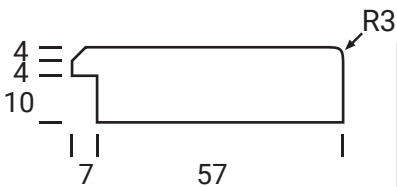

Edge Profile

Max door H = 2400mm
Min H with rail = 500mm
Compulsory rail over 1550mm

Glass Door Profile

Drawer Bank
Min H = 163mm

Individual Drawers
Min H = 227mm

Split Rail Drawers
Min H = 194mm

Not available in Gloss