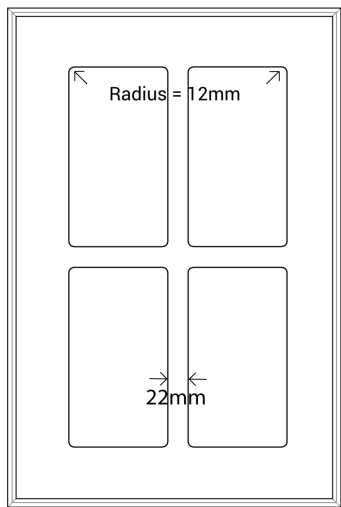

Frame Only Door

Door

Min H = 50mm Min W = 50mm

Tall Door

Max door H = 2400mm

Lattice Door

4, 6, 8 or 10 lites

Edge Profile

Door
Min H = 50mm Min W = 50mm

Tall Door

Max door H = 2400mm

Lattice Door
4, 6, 8 or 10 lites

Edge Profile

Glass Door Profile

Drawer Bank
Min H = 50mm

Individual Drawers
Min H = 50mm

ROSEDALE

Bronze Series

Frame Only Door

Door
Min H = 50mm Min W = 50mm

Tall Door

Lattice Door
4, 6, 8 or 10 lites

Edge Profile

Max door H = 2400mm

Glass Door Profile

Drawer Bank
Min H = 50mm

Individual Drawers
Min H = 50mm

FOXHILL

Bronze Series

Frame Only Door

Door

Min H = 80mm Min W = 80mm