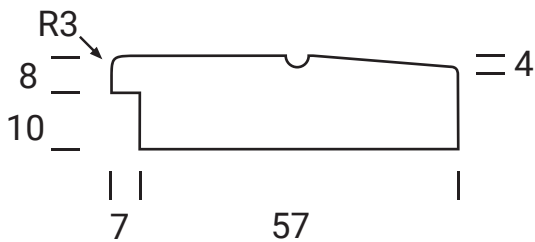

Max door H = 2400mm