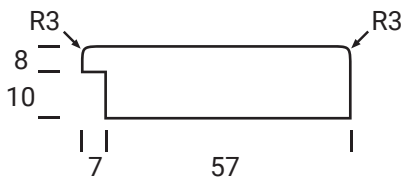

Glass Door Profile