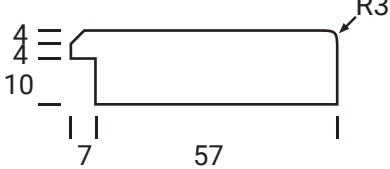

Tall Door

Tall Door

Lattice Door

4, 6, 8 or 10 lites

Edge Profile

Max door H = 2400mm
Min H with rail = 500mm
Compulsory rail over 1550mm

Glass Door Profile

Drawer Bank