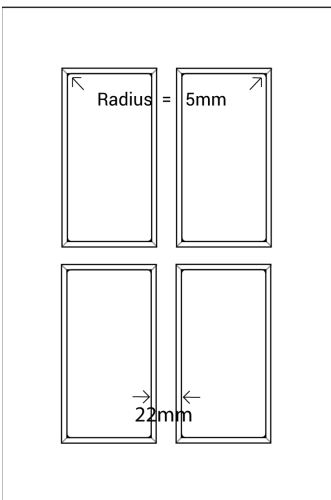

Door
Min H = 50mm Min W = 50mm

Tall Door

Max door H = 2400mm

Lattice Door
4, 6, 8 or 10 lites

Edge Profile

Glass Door Profile

Drawer Bank
Min H = 50mm

Individual Drawers
Min H = 50mm

ROSEDALE

Bronze Series

Frame Only Door

Door
Min H = 50mm Min W = 50mm

Tall Door

Lattice Door
4, 6, 8 or 10 lites

Edge Profile

Max door H = 2400mm

Max door H = 2400mm
Min H with rail = 500mm

Glass Door Profile

Drawer Bank
Min H = 100mm

Individual Drawers
Min H = 190mm

Split Rail Drawers
Min H = 160mm

Not available in Gloss

LOCKHOLM

Gold Series

Frame Only Door

Door
Min H = 190mm Min W = 190mm

Tall Door

Tall Door

Lattice Door
4, 6, 8 or 10 lites

Edge Profile

Max door H = 2400mm
Min H with rail = 500mm

Glass Door Profile