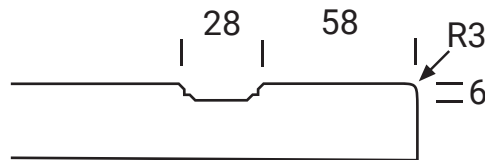

Edge Profile